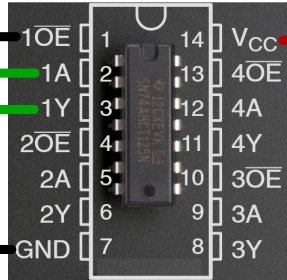

Circuit Playground Express

USB power bank  
(designed to charge phones)

PS/2 to UART  
converter

74AHCT125  
level shifter

WS2812B  
RGB LEDs

PS/2 keyboard