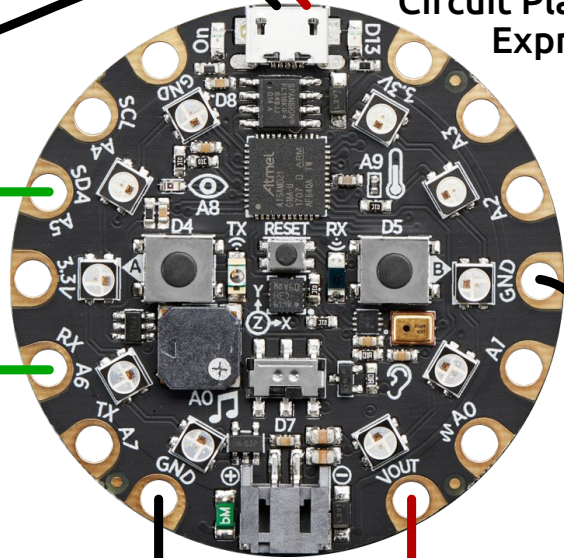

Circuit Playground Express

USB power bank  
(designed to charge phones)

PS/2 to UART  
converter

74AHCT125  
level shifter

WS2812B  
RGB LEDs

PS/2 keyboard