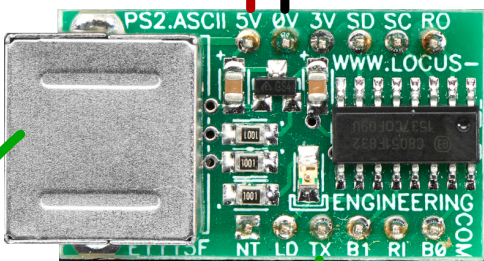

Circuit Playground Express

USB power bank  
(designed to charge phones)

PS/2 to UART  
converter

74AHCT125  
level shifter

WS2812B  
RGB LEDs

PS/2 keyboard